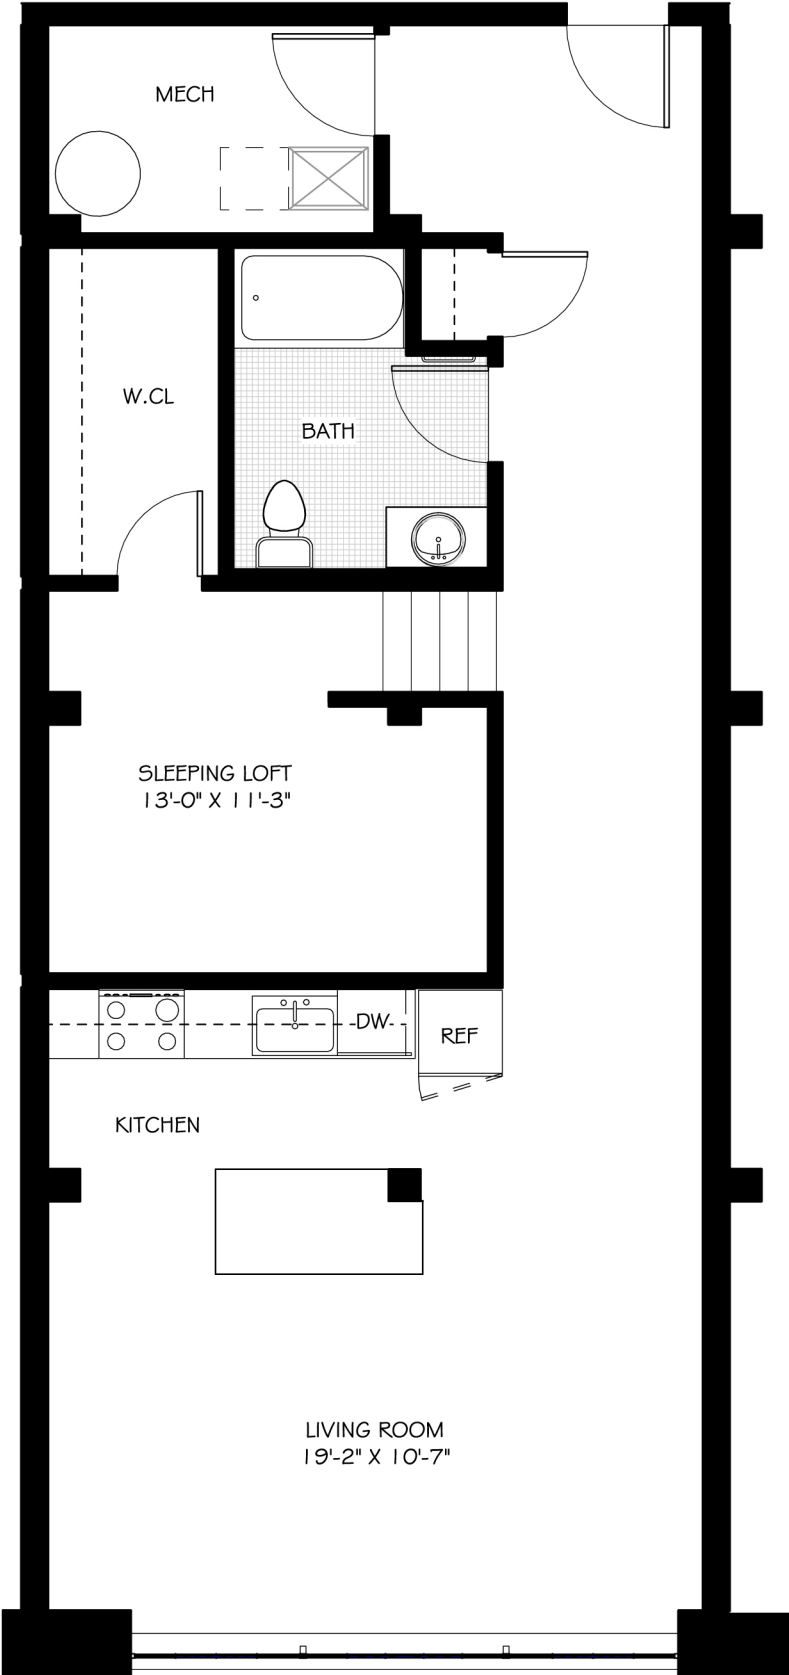

UNIT 3209-3207
LOFT UNIT (900 SF)

NOT TO SCALE